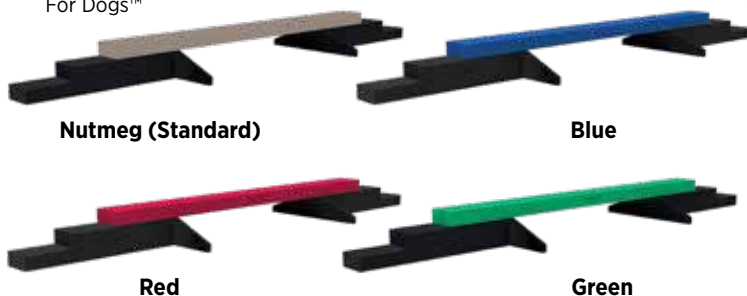

JUMP BALANCE BEAM™

GYMS FOR DOGS®
Natural Dog Park Products®

Jump Balance Beam™

DL-BB-RPW

The *Gyms For Dogs®* Jump Balance Beam™ allows dogs to concentrate while promoting balance and confidence. Dogs of all sizes love the fun challenge they get by walking on the beam or jumping over.

Approximate Dimensions

18' L x 28" W x 18" H - 379 lbs

Exclusive Proprietary Product Dress, Patent Pending & Patented Product Features

Unique *Gyms For Dogs®* exclusive product features.

- Featuring *Gyms For Dogs®* distinctive unique **Black Frames**
- Gyms For Dogs®* proprietary **Large Base Feet**
- Elevated beam supported by two end structures.
- Gyms For Dogs®* proprietary **Plank System** offering specific and various colors and materials
- Unique *Gyms For Dogs®* designs featuring **Proprietary Angles and Product Dimensions** to provide a safe and fun play environment for dogs
- Designed solely to enhance a dogs health and exercise benefits when using the product
- All products are pre-assembled, or very minor assembly required
- Gyms For Dogs®* proprietary 'Do-It-Yourself' Frame Kits available for DIY projects. If interested in procuring just the frame kits, please contact *Gyms For Dogs™*

Exclusive Proprietary Elevated Beam Design

Nutmeg (Standard)

Blue

Red

Green

ALL RIGHTS RESERVED - *Gyms For Dogs®* products, designs, features, trade names, trademarks, color schemes and specifications are exclusive and proprietary as designed. These products, trade names, features and designs are protected by proprietary Product Trade Dress, Patent Pending, Patented, Trademark, Copyright and other common law rights. These products, features, names or dress are not to be copied, reproduced, simulated or duplicated in any manner without an expressed written consent or license agreement from *Gyms For Dogs®*. Please contact company if interested in licensing or product distribution.