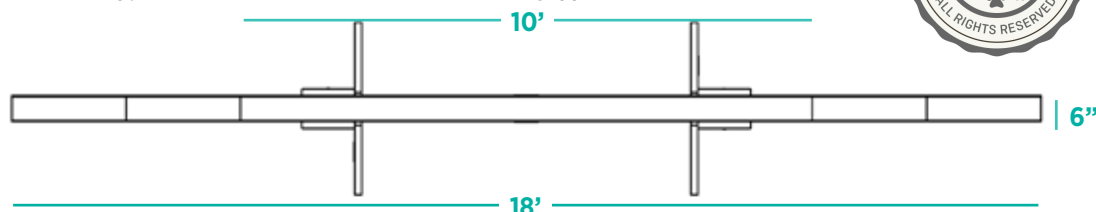

Exclusive Proprietary Elevated Beam Design

Nutmeg (Standard)

Blue

Red

Green

ALL RIGHTS RESERVED - *Gyms For Dogs®* products, designs, features, trade names, trademarks, color schemes and specifications are exclusive and proprietary as designed. These products, trade names, features and designs are protected by proprietary Product Trade Dress, Patent Pending, Patented, Trademark, Copyright and other common law rights. These products, features, names or dress are not to be copied, reproduced, simulated or duplicated in any manner without an expressed written consent or license agreement from *Gyms For Dogs®*. Please contact company if interested in licensing or product distribution.