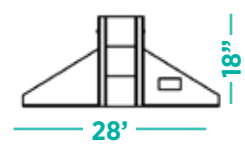

Approximate Dimensions

18' L x 28" W x 18" H - 379 lbs

Exclusive Proprietary Product Dress, Patent Pending & Patented Product Features

Unique *Gyms For Dogs®* exclusive product features.

- Featuring *Gyms For Dogs®* distinctive unique **Black Frames**
- Gyms For Dogs®* proprietary **Large Base Feet**
- Elevated beam supported by two end structures.
- Gyms For Dogs®* proprietary **Plank System** offering specific and various colors and materials
- Unique *Gyms For Dogs®* designs featuring **Proprietary Angles and Product Dimensions** to provide a safe and fun play environment for dogs
- Designed solely to enhance a dogs health and exercise benefits when using the product
- All products are pre-assembled, or very minor assembly required
- Gyms For Dogs®* proprietary 'Do-It-Yourself' Frame Kits available for DIY projects. If interested in procuring just the frame kits, please contact *Gyms For Dogs™*

Exclusive Proprietary Elevated Beam Design

Nutmeg (Standard)

Blue

Red

Green

ALL RIGHTS RESERVED - *Gyms For Dogs®* products, designs, features, trade names, trademarks, color schemes and specifications are exclusive and proprietary as designed. These products, trade names, features and designs are protected by proprietary Product Trade Dress, Patent Pending, Patented, Trademark, Copyright and other common law rights. These products, features, names or dress are not to be copied, reproduced, simulated or duplicated in any manner without an expressed written consent or license agreement from *Gyms For Dogs®*. Please contact company if interested in licensing or product distribution.